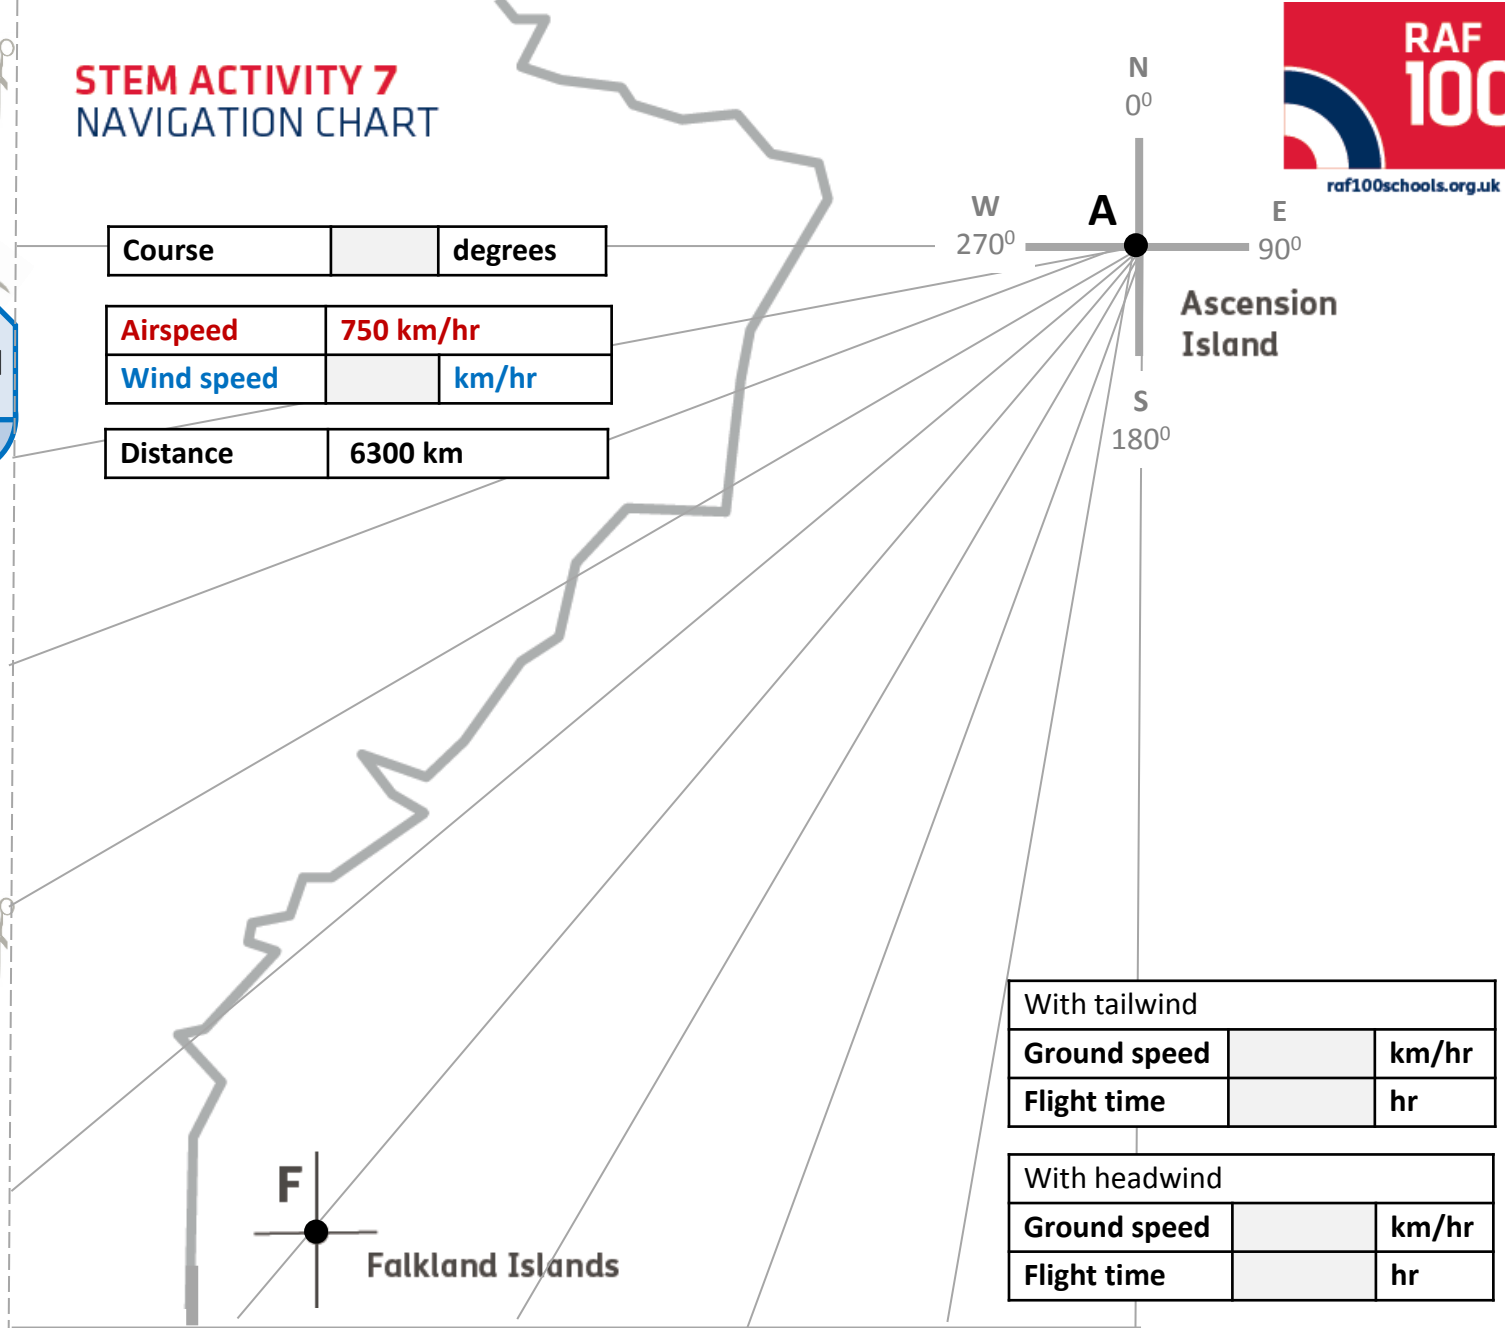

# STEM ACTIVITY 7 NAVIGATION CHART

A vertical red speed indicator with a black silhouette of an aircraft at the bottom. It has a scale from 0 to 750 km/hr. The top is labeled 'B' and the bottom 'A'. The word 'Airspeed' is written vertically in the center. The number '750 km/hr' is printed on the scale.

A blue wind indicator with a black silhouette of a windsock. It has a scale from 0 to 750 km/hr. The top is labeled 'B' and the bottom 'A'. The word 'Wind' is written in the center.

Course	<input type="text"/>	degrees
Airspeed	750 km/hr	
Wind speed	<input type="text"/>	km/hr
Distance	6300 km	

With tailwind		
Ground speed	<input type="text"/>	km/hr
Flight time	<input type="text"/>	hr

With headwind		
Ground speed	<input type="text"/>	km/hr
Flight time	<input type="text"/>	hr